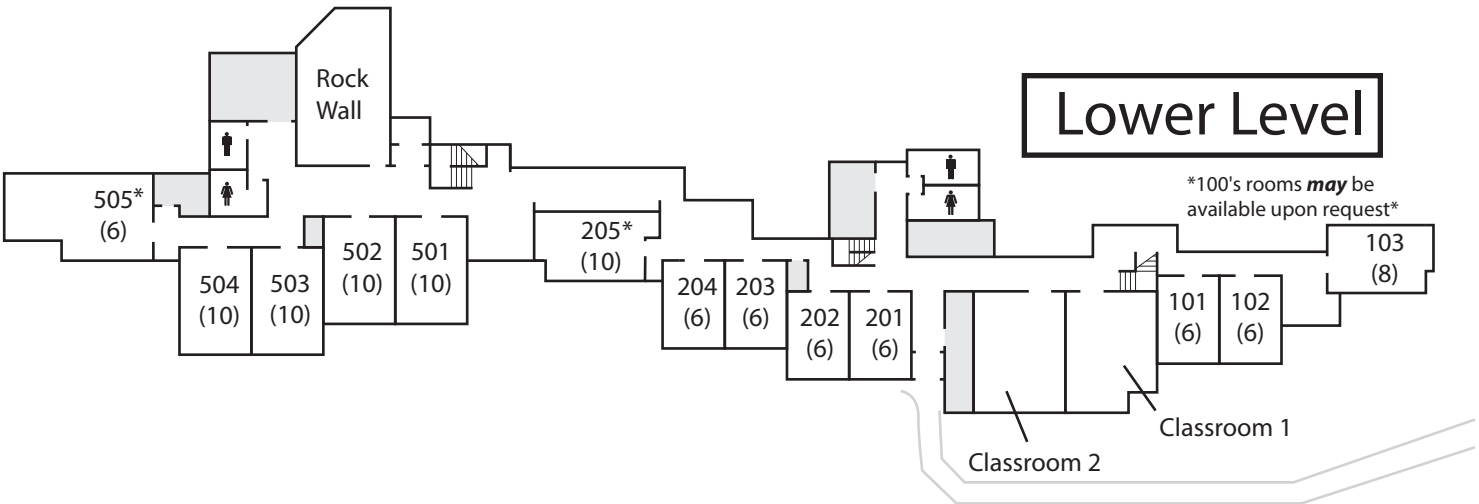

Resource Heritage Center

Upper Level

Bedroom capacities are marked in parentheses.

All bedrooms include a private bathroom, a shower, and two sinks.

- * Includes wheelchair accessible shower
- DPLC Staff Area

Lower Level

*100's rooms *may* be available upon request*

Classroom 2
Classroom 1