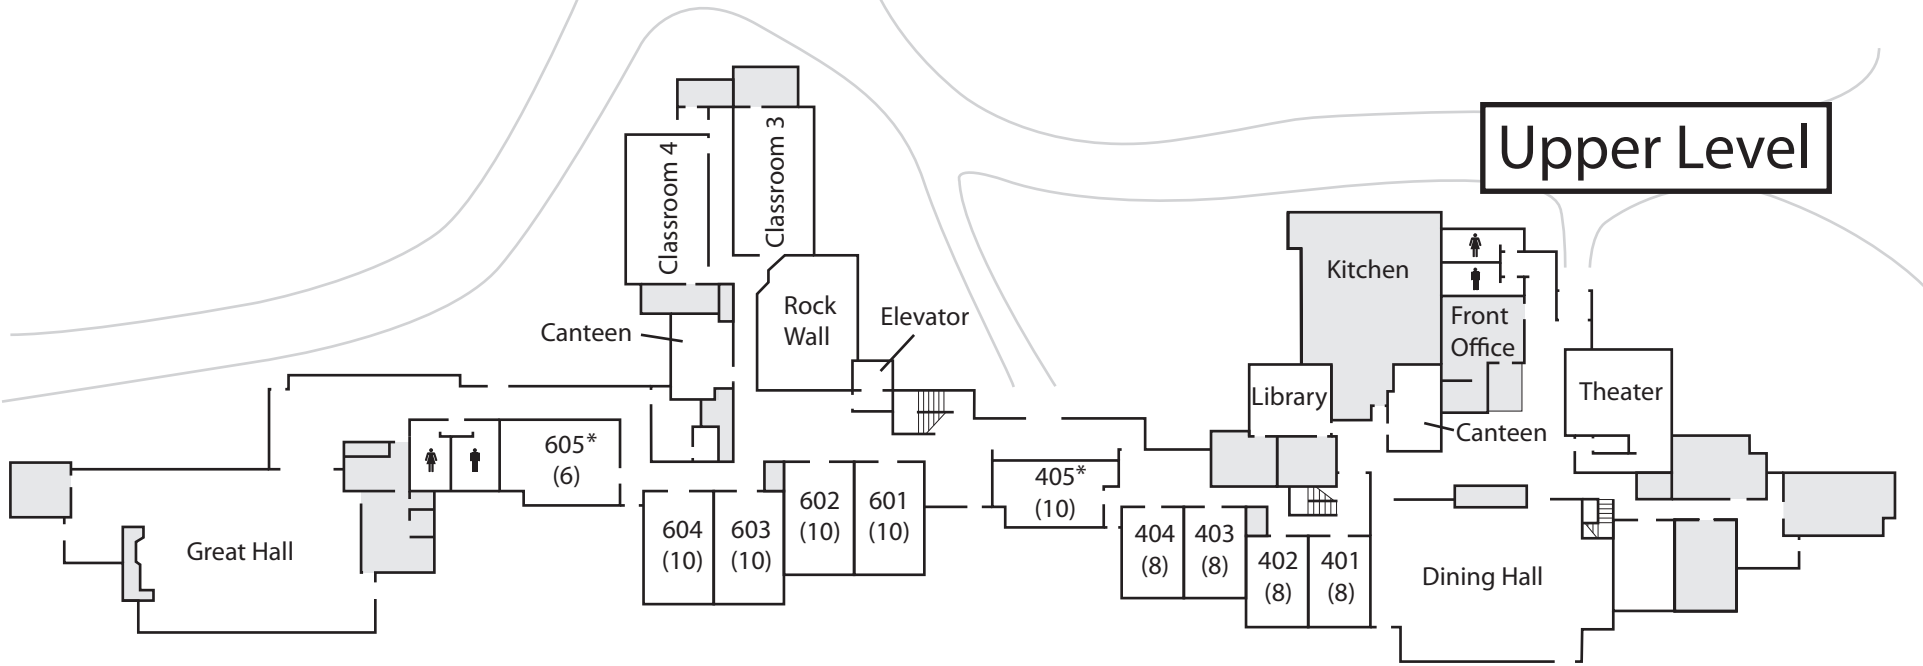

Resource Heritage Center

Upper Level

Bedroom capacities are marked in parentheses.

All bedrooms include a private bathroom, a shower, and two sinks.

- * Includes wheelchair accessible shower
- DPLC Staff Area

Lower Level

*100's rooms *may* be available upon request*

Classroom 2
Classroom 1