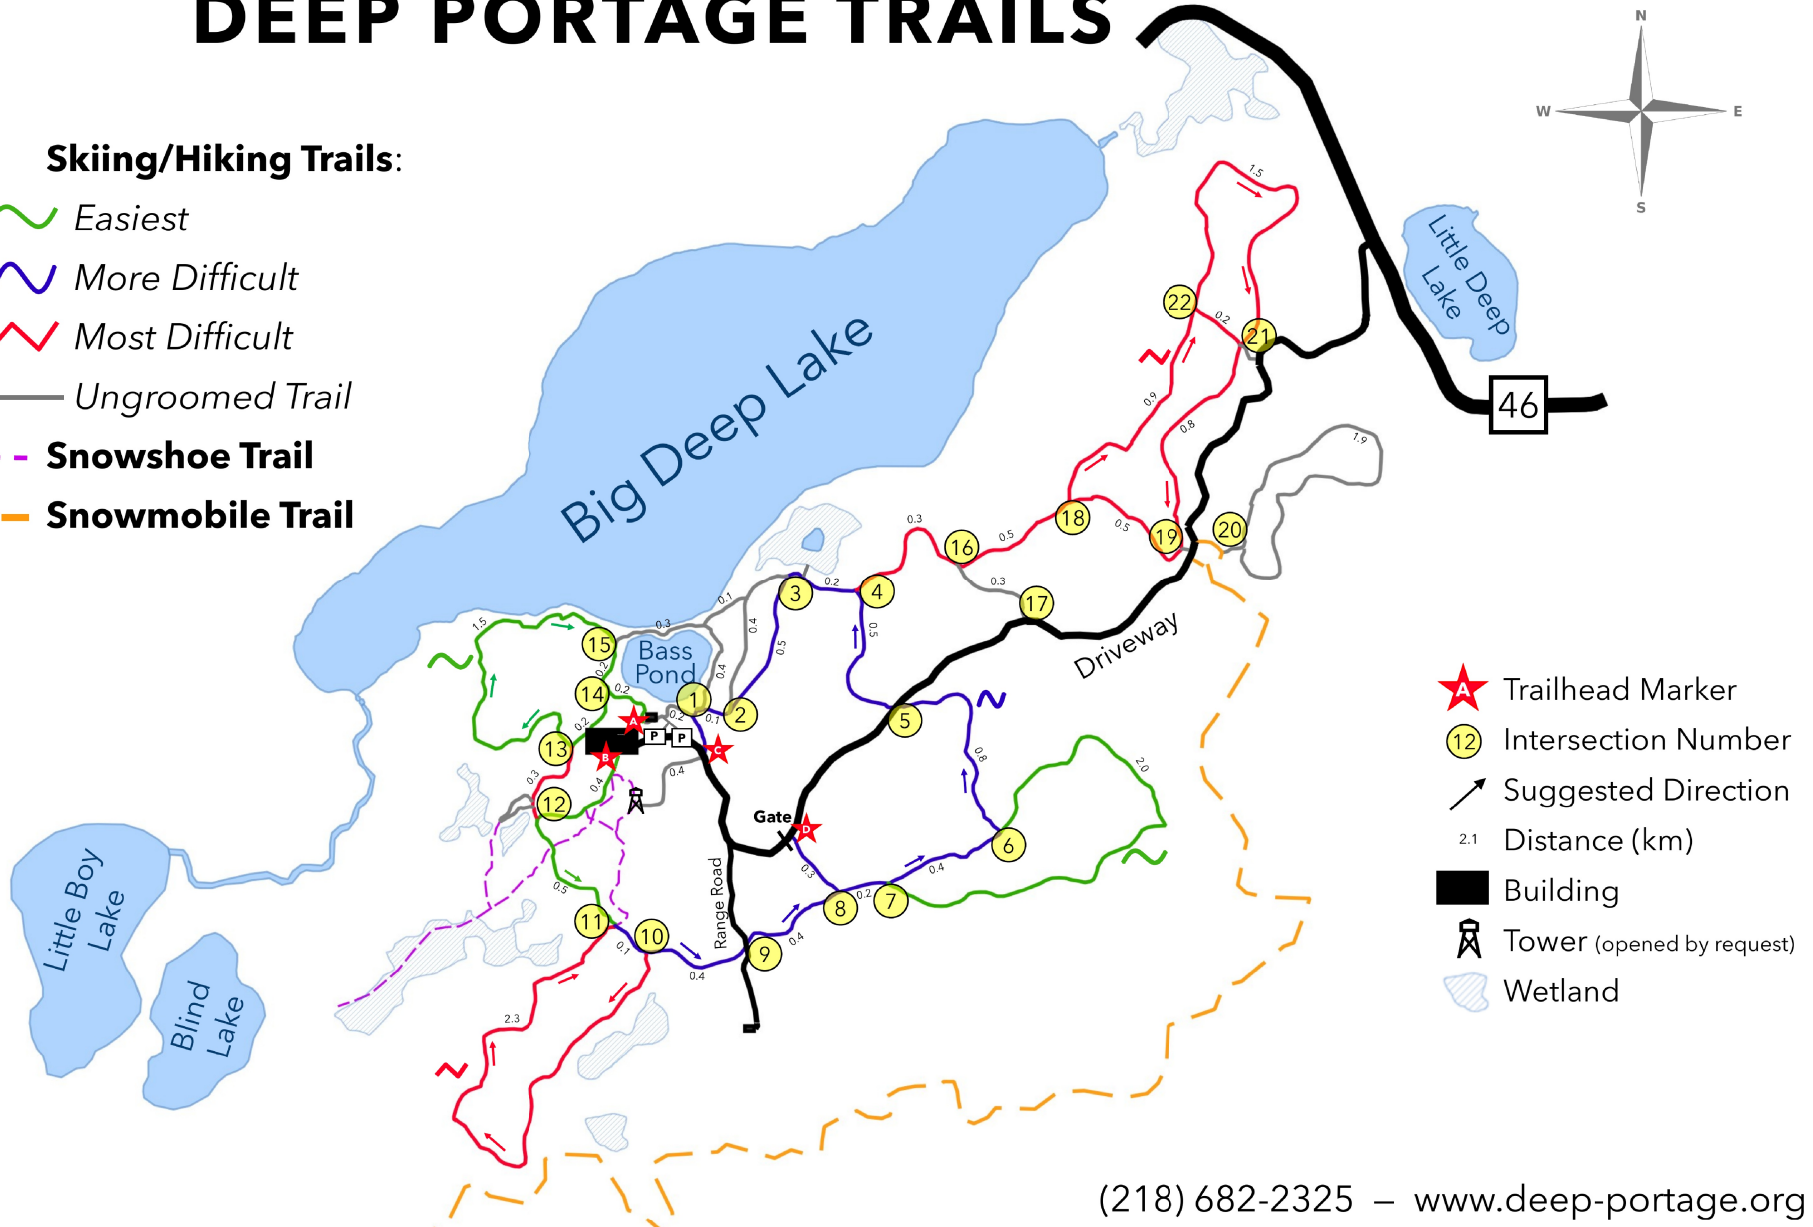

DEEP PORTAGE TRAILS

Skiing/Hiking Trails:

-  Easiest
-  More Difficult
-  Most Difficult
-  Ungroomed Trail
-  Snowshoe Trail
-  Snowmobile Trail

-  Trailhead Marker
-  Intersection Number
-  Suggested Direction
- 2.1 Distance (km)
-  Building
-  Tower (opened by request)
-  Wetland