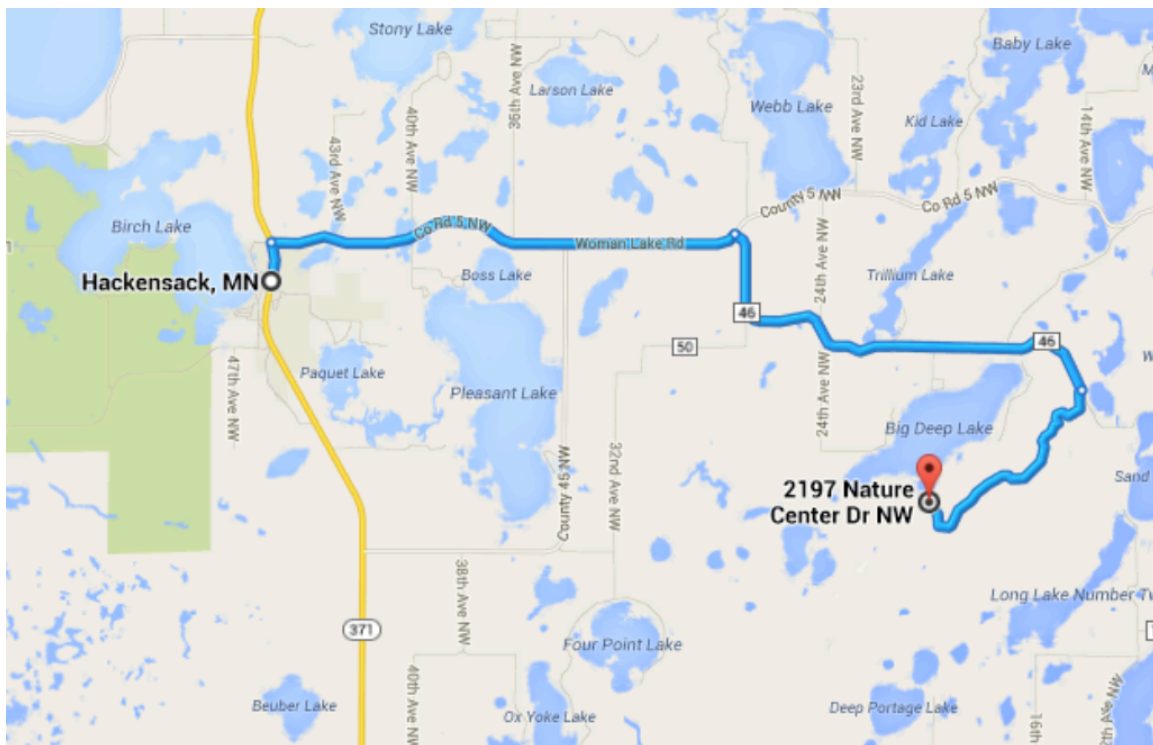

Directions to Deep Portage Learning Center

Smartphones and GPS systems often give incorrect or needlessly complicated directions to Deep Portage Learning Center. Please use the following directions instead:

If coming from the North, South, or West:

- Drive to Hackensack and turn onto County Road 5 NW/Woman Lake Road (across from Swanson's Bait & Tackle at the north end of town)
4.7 miles
- Turn right onto County Road 46/County 46 NW
4.6 miles
- Turn Right onto Nature Center Drive NW
2.6 miles
- DPLC will be at the end of the driveway

If coming from the East:

- Drive to Longville and turn onto 1st Street/Woman Lake Road (it runs west out of center of town).
9.4 miles
- Turn left onto Knoll Road.
1.8 miles
- Turn left onto Country Rd. 46.
1 mile
- Turn Right onto Nature Center Drive NW
2.6 miles
- DPLC will be at the end of the driveway